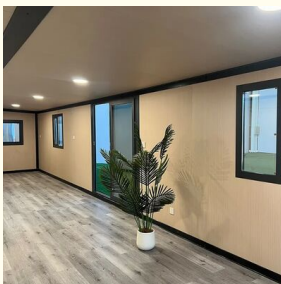

More Images