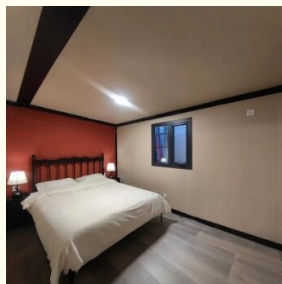

More Images